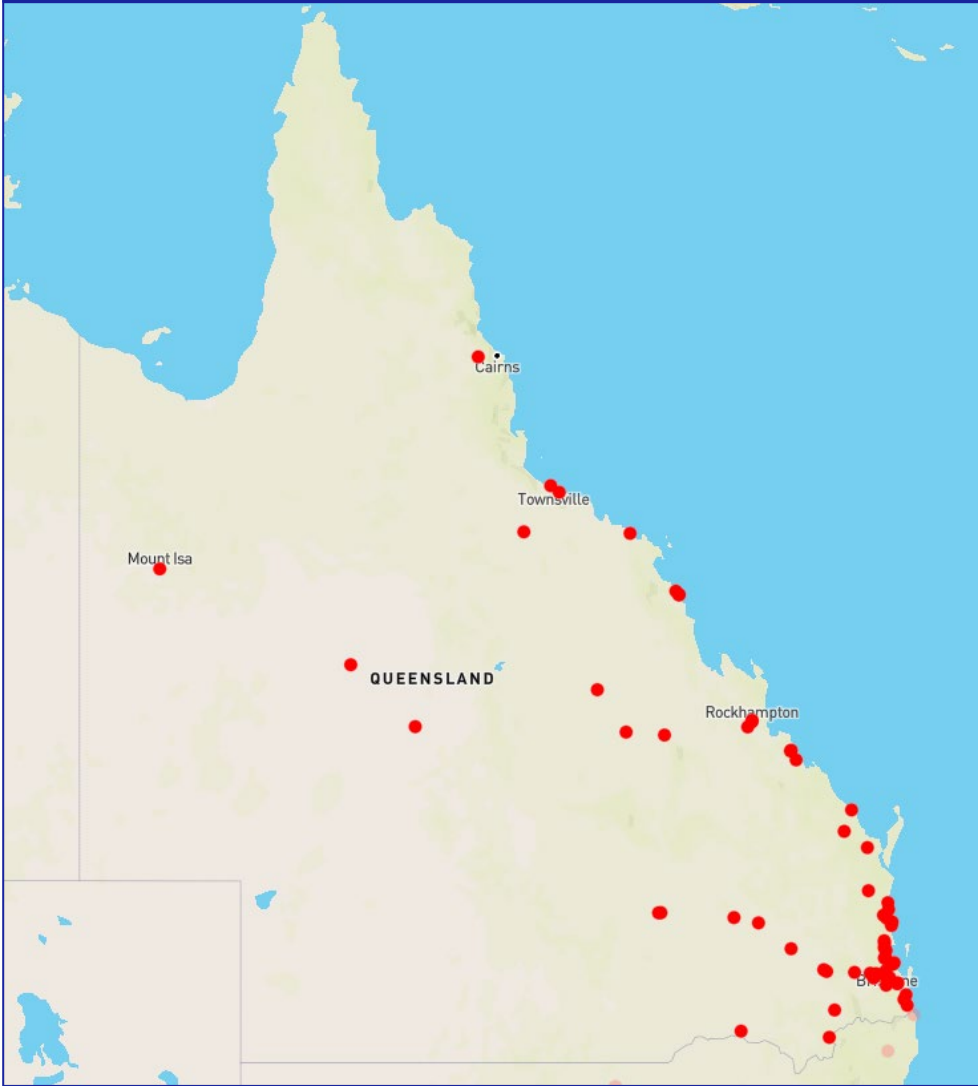

CONTENTS

SITE LIST LEGEND	4
QUEENSLAND	5
NEW SOUTH WALES & AUSTRALIAN CAPITAL TERRITORY	12
VICTORIA	19
SOUTH AUSTRALIAN & NORTHERN TERRITORY	26
WESTERN AUSTRALIA	29

SITE LIST LEGEND

	This site has AdBlue in bulk via pump		This site has a 24 hour store
	This site has AdBlue in packs via shop		This site has a 24 hour Outdoor Payment Terminal
	This site has an ultra high flow pump		This site has a restaurant
	This site has a high flow pump		This site has takeaway food & drink
	This site can accommodate a Triple Road Train		This site has a toilet
	This site can accommodate a B-Double		This site has truck parking
	This site can accommodate a Semi-Trailer or Rigid vehicle		This site has showers
			This site has a lounge

QUEENSLAND

BRISBANE

QUEENSLAND (1/4)

SITE ID	OPT ID	SITE NAME	ADDRESS	CHECKOUT OPTIONS		ADBLUE	PUMP TYPE	CANOPY HEIGHT	MAX TRUCK SIZE	FOOD OFFER	FACILITIES
				24 STORE	24 OPT						
11079		ALLIGATOR CREEK	1 ALLENDALE DRIVE					6.2M			
11450		APPLE TREE CREEK	BRUCE HIGHWAY					NO CANOPY			
11540		BENARABY TRAVEL CENTRE	48813 BRUCE HIGHWAY					5.5M			
11571		BLACKSOIL	1382 WARREGO HIGHWAY					NO CANOPY			
11758	80266	BLACKWATER	58-60 RAILWAY STREET					5.5M			
11913		BOWEN	18580 BRUCE HIGHWAY					NO CANOPY			
11698		BUNDABERG	2 COLLINS STREET					NO CANOPY			
11620		CABOOLTURE TRAVEL CENTRE	459 PUMICESTONE ROAD					5.5M			
11753		CABOOLTURE	2-8 BEACHMERE ROAD					NO CANOPY			
12004	80145	CALOUNDRA	20 NEWING WAY					4.2M			
11307		CHARLTON	CNR WARREGO HWY & STEGER ROAD					5.4M			
10663	80178	CHARTERS TOWERS	262 GILL STREET					NO CANOPY			