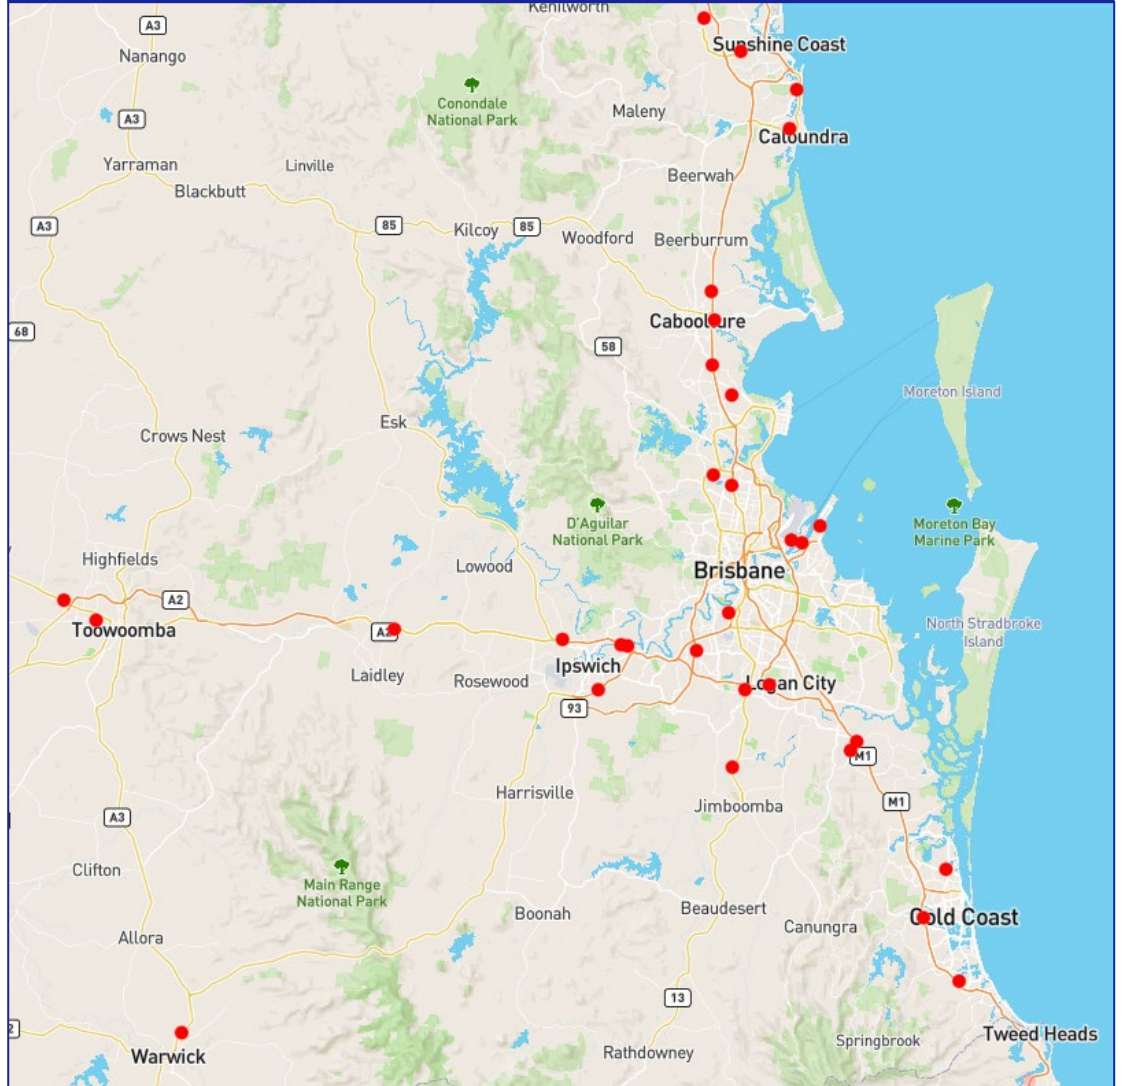

CONTENTS

SITE LIST LEGEND	4
QUEENSLAND	5
NEW SOUTH WALES & AUSTRALIAN CAPITAL TERRITORY	12
VICTORIA	19
SOUTH AUSTRALIAN & NORTHERN TERRITORY	26
WESTERN AUSTRALIA	29

SITE LIST LEGEND

	This site has AdBlue in bulk via pump		This site has a 24 hour store
	This site has AdBlue in packs via shop		This site has a 24 hour Outdoor Payment Terminal
	This site has an ultra high flow pump		This site has a restaurant
	This site has a high flow pump		This site has takeaway food & drink
	This site can accommodate a Triple Road Train		This site has a toilet
	This site can accommodate a B-Double		This site has truck parking
	This site can accommodate a Semi-Trailer or Rigid vehicle		This site has showers
			This site has a lounge

QUEENSLAND

BRISBANE

QUEENSLAND (1/4)

SITE ID	OPT ID	SITE NAME	ADDRESS	CHECKOUT OPTIONS		ADBLUE	PUMP TYPE	CANOPY HEIGHT	MAX TRUCK SIZE	FOOD OFFER	FACILITIES
				24 STORE	24 OPT						
11079		ALLIGATOR CREEK	1 ALLENDALE DRIVE					6.2M			
11450		APPLE TREE CREEK	BRUCE HIGHWAY					NO CANOPY			
11540		BENARABY TRAVEL CENTRE	48813 BRUCE HIGHWAY					5.5M			
11571		BLACKSOIL	1382 WARREGO HIGHWAY					NO CANOPY			
11758	80266	BLACKWATER	58-60 RAILWAY STREET					5.5M			
11913		BOWEN	18580 BRUCE HIGHWAY					NO CANOPY			
11698		BUNDABERG	2 COLLINS STREET					NO CANOPY			
11620		CABOOLTURE TRAVEL CENTRE	459 PUMICESTONE ROAD					5.5M			
11753		CABOOLTURE	2-8 BEACHMERE ROAD					NO CANOPY			
12004	80145	CALOUNDRA	20 NEWING WAY					4.2M			
11307		CHARLTON	CNR WARREGO HWY & STEGER ROAD					5.4M			
10663	80178	CHARTERS TOWERS	262 GILL STREET					NO CANOPY			